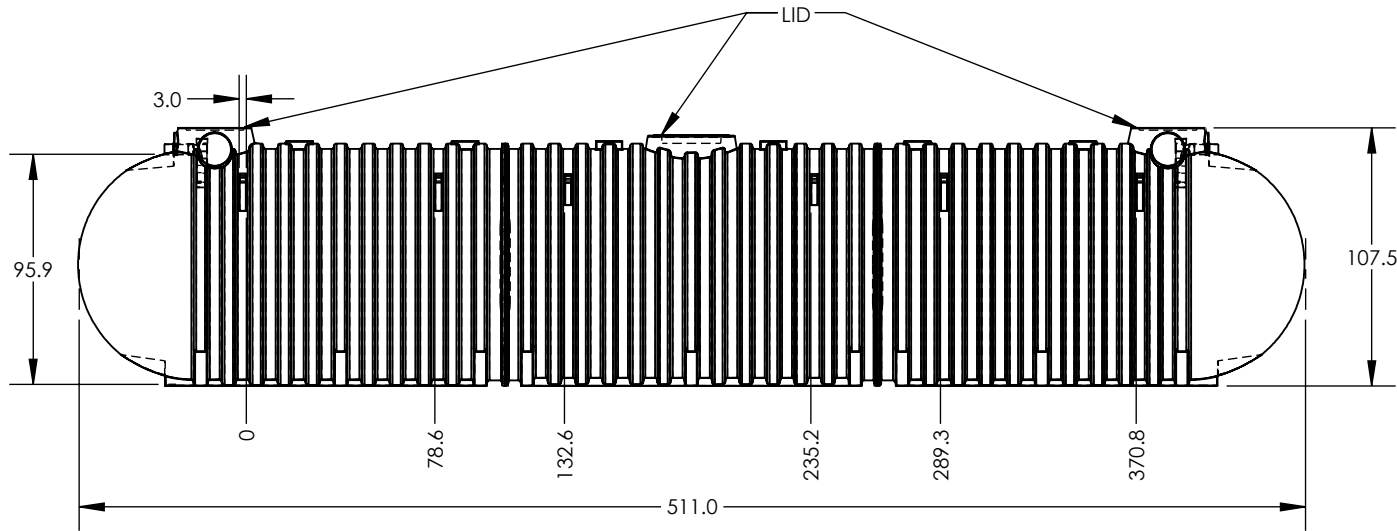

MATERIAL: HDPE
 MAX TANK CAPACITY: 15336 GALLONS
 CAPACITY AT 95.9": 15158 GALLONS
 MAX BURIAL DEPTH: 24"

ALL DIMENSIONS ARE IN INCHES, NOMINAL, & SUBJECT TO CHANGE WITHOUT NOTICE.
 ALL DIMENSIONS ON ROTATIONAL MOLDED PARTS ARE SUBJECT TO A ± 3% TOLERANCE.

DO NOT SCALE		DRAWN BY	TITLE:		REVISION
STATUS: Released		TJK	15000 Below Ground Assembly		A
© TANK HOLDING, CORP, 2023		 A BRAND OF TANK HOLDING CORP. NORWESCO, INC. SAINT BONIFACIUS, MN 800-328-3420 www.norwesco.com		PART NO.	ENG. ID.
				41615	D012484
				1 OF 1	