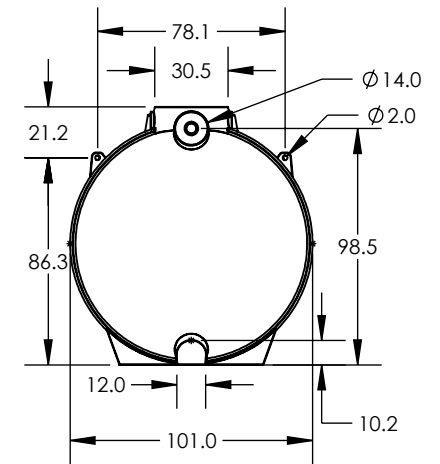

MATERIAL: HDPE
 MAX TANK CAPACITY: 15336 GALLONS
 CAPACITY AT 95.9": 15158 GALLONS
 MAX BURIAL DEPTH: 24"

ALL DIMENSIONS ARE IN INCHES, NOMINAL, & SUBJECT TO CHANGE WITHOUT NOTICE.
 ALL DIMENSIONS ON ROTATIONAL MOLDED PARTS ARE SUBJECT TO A ± 3% TOLERANCE.

DO NOT SCALE		DRAWN BY	TITLE:		REVISION
STATUS: Released		TJK	15000 Below Ground Assembly		A
© TANK HOLDING, CORP, 2023		 A BRAND OF TANK HOLDING CORP. NORWESCO, INC. SAINT BONIFACIUS, MN 800-328-3420 www.norwesco.com		PART NO.	ENG. ID.
				41615	D012484
				1 OF 1	