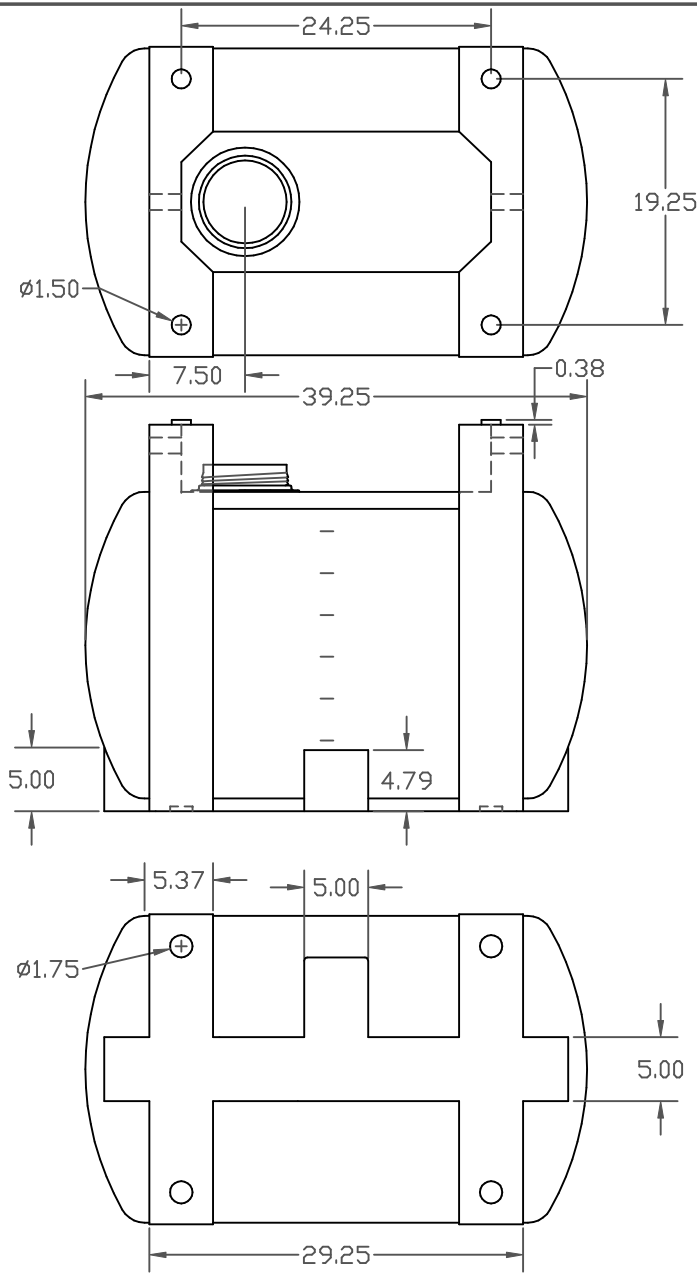

FS0070-24

REV	DESCRIPTION	DATE APPRD.
ALL DIMENSIONS ARE IN DECIMAL INCHES TOLERANCES UNLESS OTHERWISE SPECIFIED ± 1% @ 68° F		

DRAWN / DATE	DHJ / 12-28-04
APPRD. / DATE	ADH / 11-9-07

MATERIAL / SHOT WEIGHT	HDPE / 35 LBS.
------------------------	----------------

- NOTES:
1. STACKS THREE HIGH
 2. BLACK, WHITE, OR YELLOW COLOR
 3. NOM. WALL. .200

Ace Roto-Mold

A DIVISION OF DEN HARTOG INDUSTRIES, INC.

CLIENT / DESCRIPTION	
70 GALLON STACKABLE LEG TANK	
SCALE	PART NO.
NONE	FS0070-24