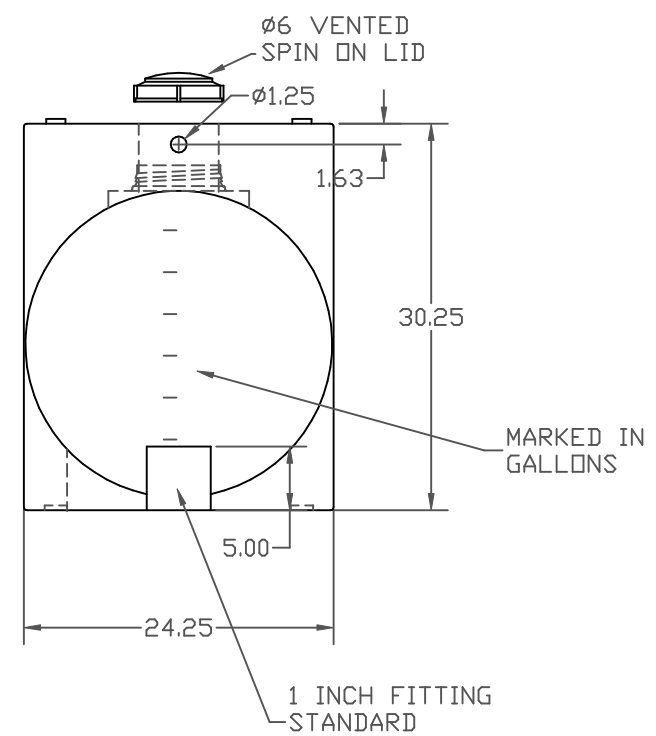

FS0070-24

REV	DESCRIPTION	DATE APPRD.
ALL DIMENSIONS ARE IN DECIMAL INCHES TOLERANCES UNLESS OTHERWISE SPECIFIED ± 1% @ 68° F		

DRAWN / DATE	DHJ / 12-28-04
APPRD. / DATE	ADH / 11-9-07

MATERIAL / SHOT WEIGHT	HDPE / 35 LBS.
------------------------	----------------

- NOTES:
1. STACKS THREE HIGH
 2. BLACK, WHITE, OR YELLOW COLOR
 3. NOM. WALL. .200

Ace Roto-Mold

A DIVISION OF DEN HARTOG INDUSTRIES, INC.

CLIENT / DESCRIPTION	
70 GALLON STACKABLE LEG TANK	
SCALE	PART NO.
NONE	FS0070-24